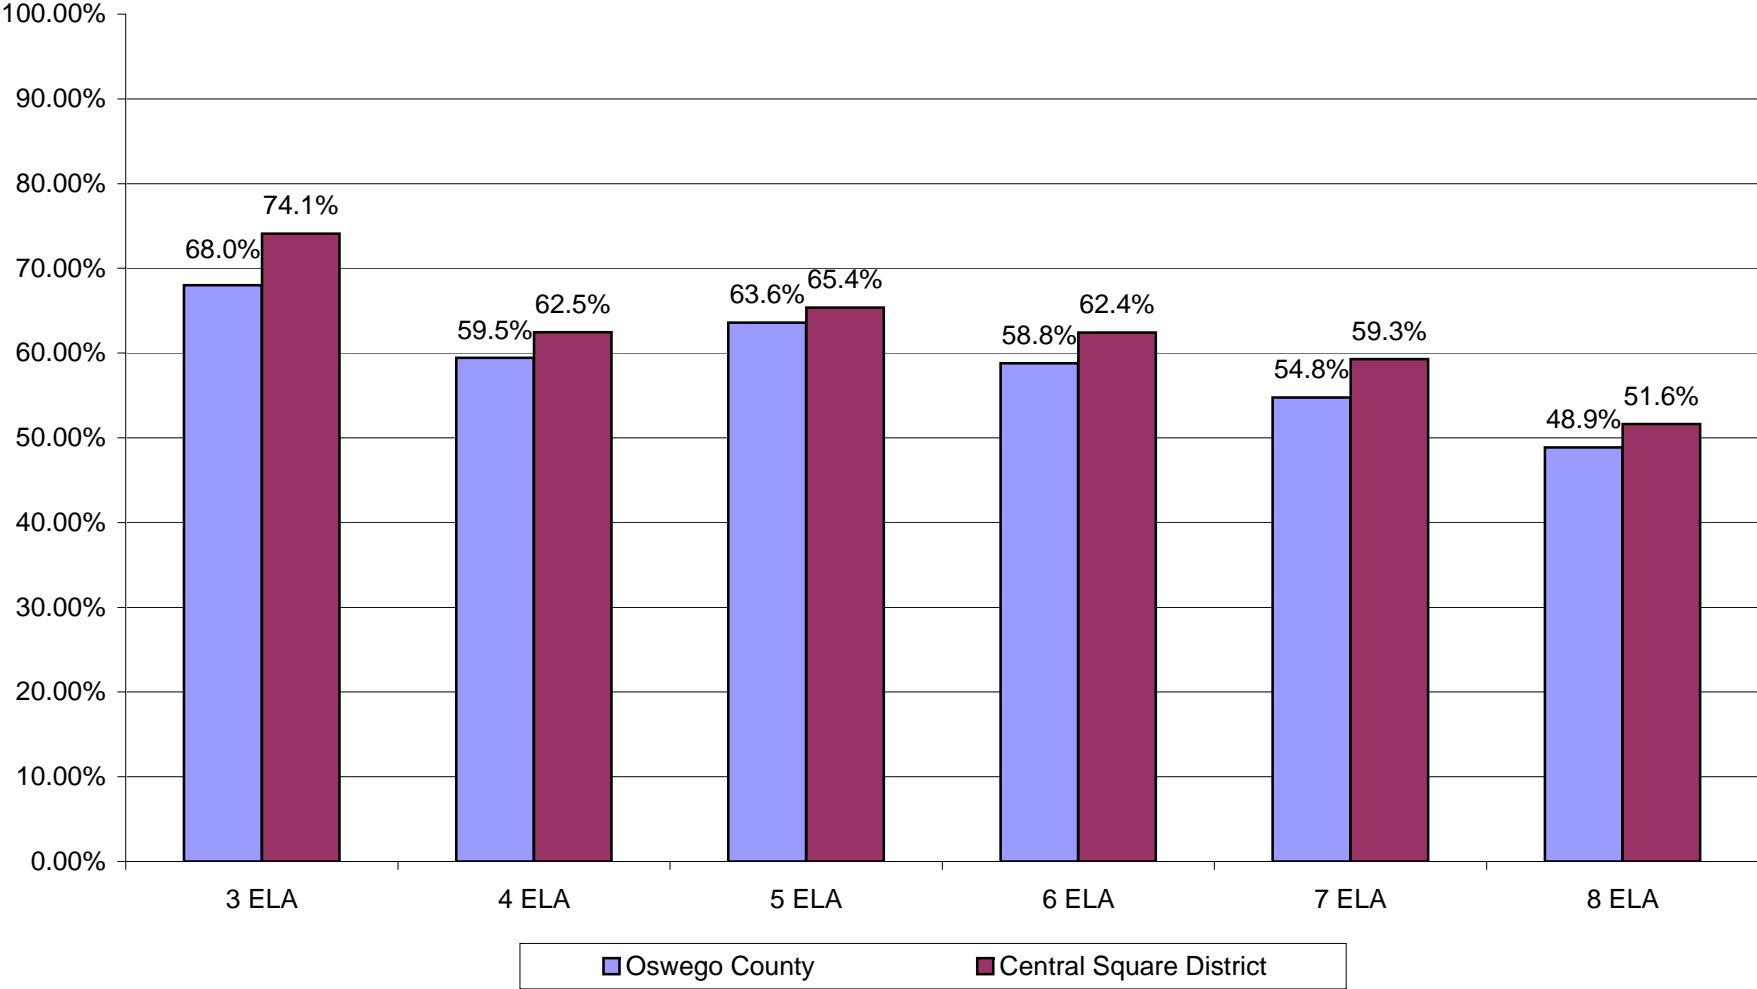

2006 Grade 7 ELA Scores Oswego County Districts

■ %Level 1
 ■ %Level 2
 ■ %Level 3
 ■ %Level 4

2006 Grade 8 ELA Scores Oswego County Districts

■ %Level 1
 ■ %Level 2
 ■ %Level 3
 ■ %Level 4

**2006 Grades 3 - 8 ELA
Central Square District vs. Oswego County
Combined Level 3 & 4**