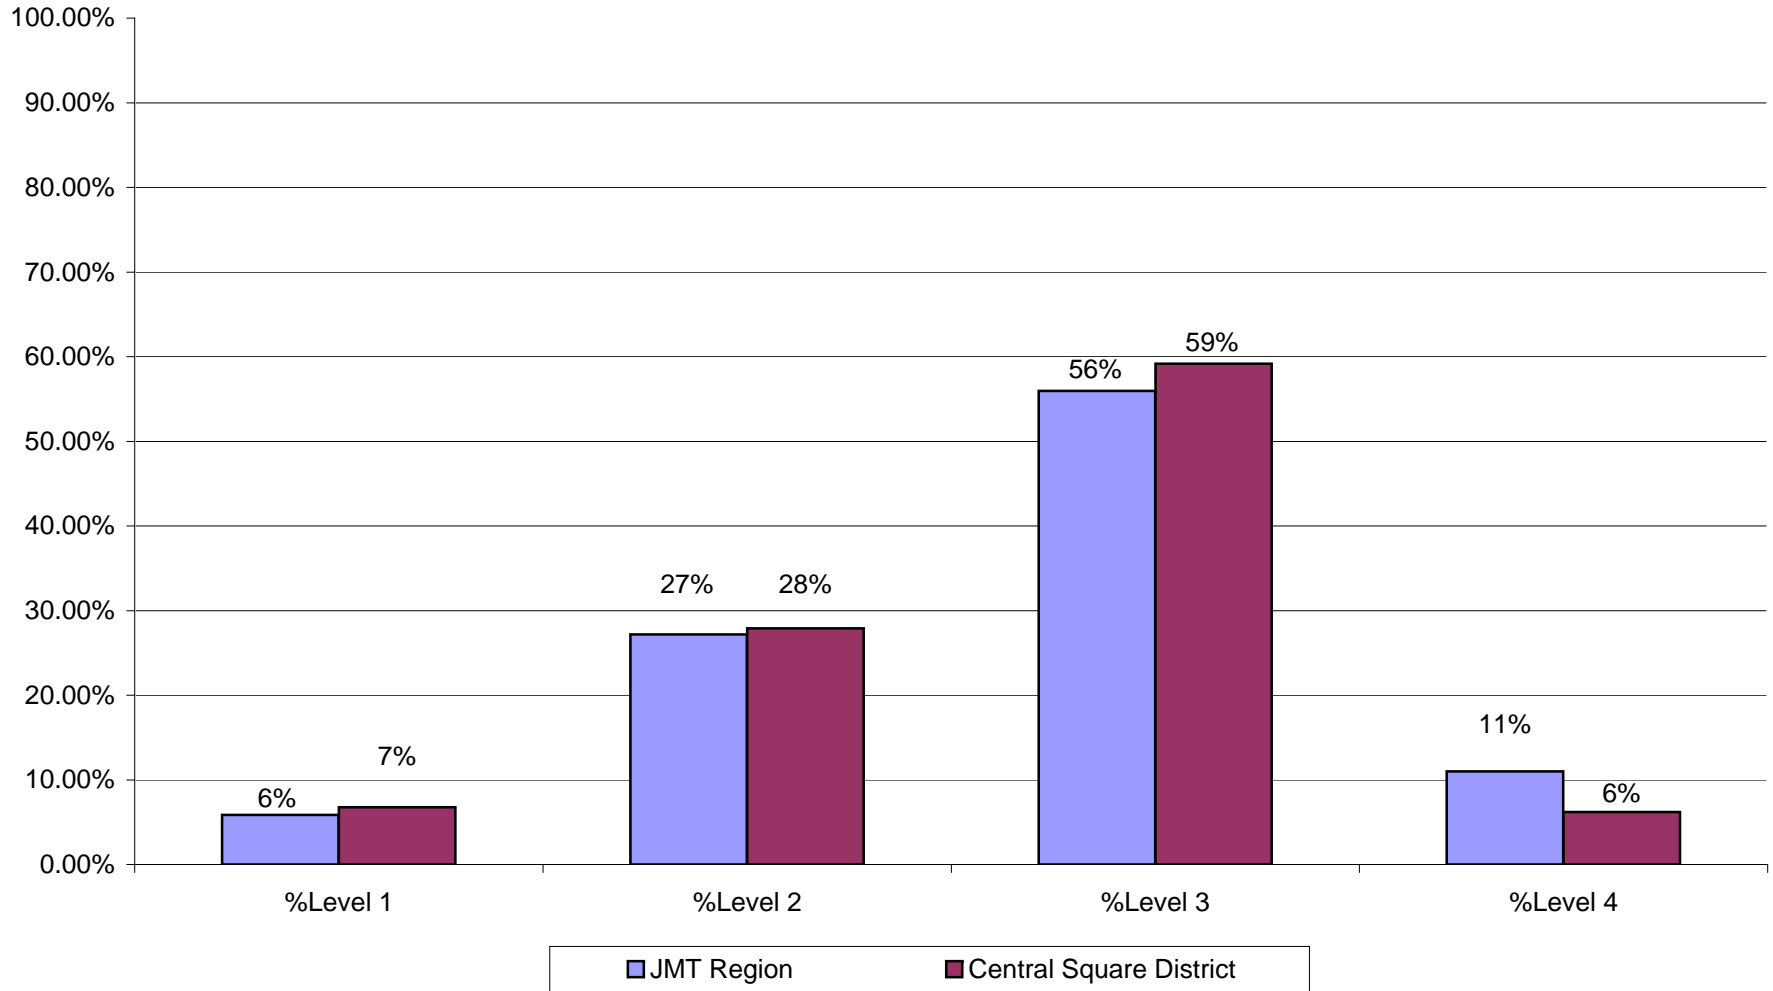

**2006 Grade 5 ELA Scores
Central Square District vs. JMT Region
(Cayuga, OCM, Oswego, TST BOCES)**