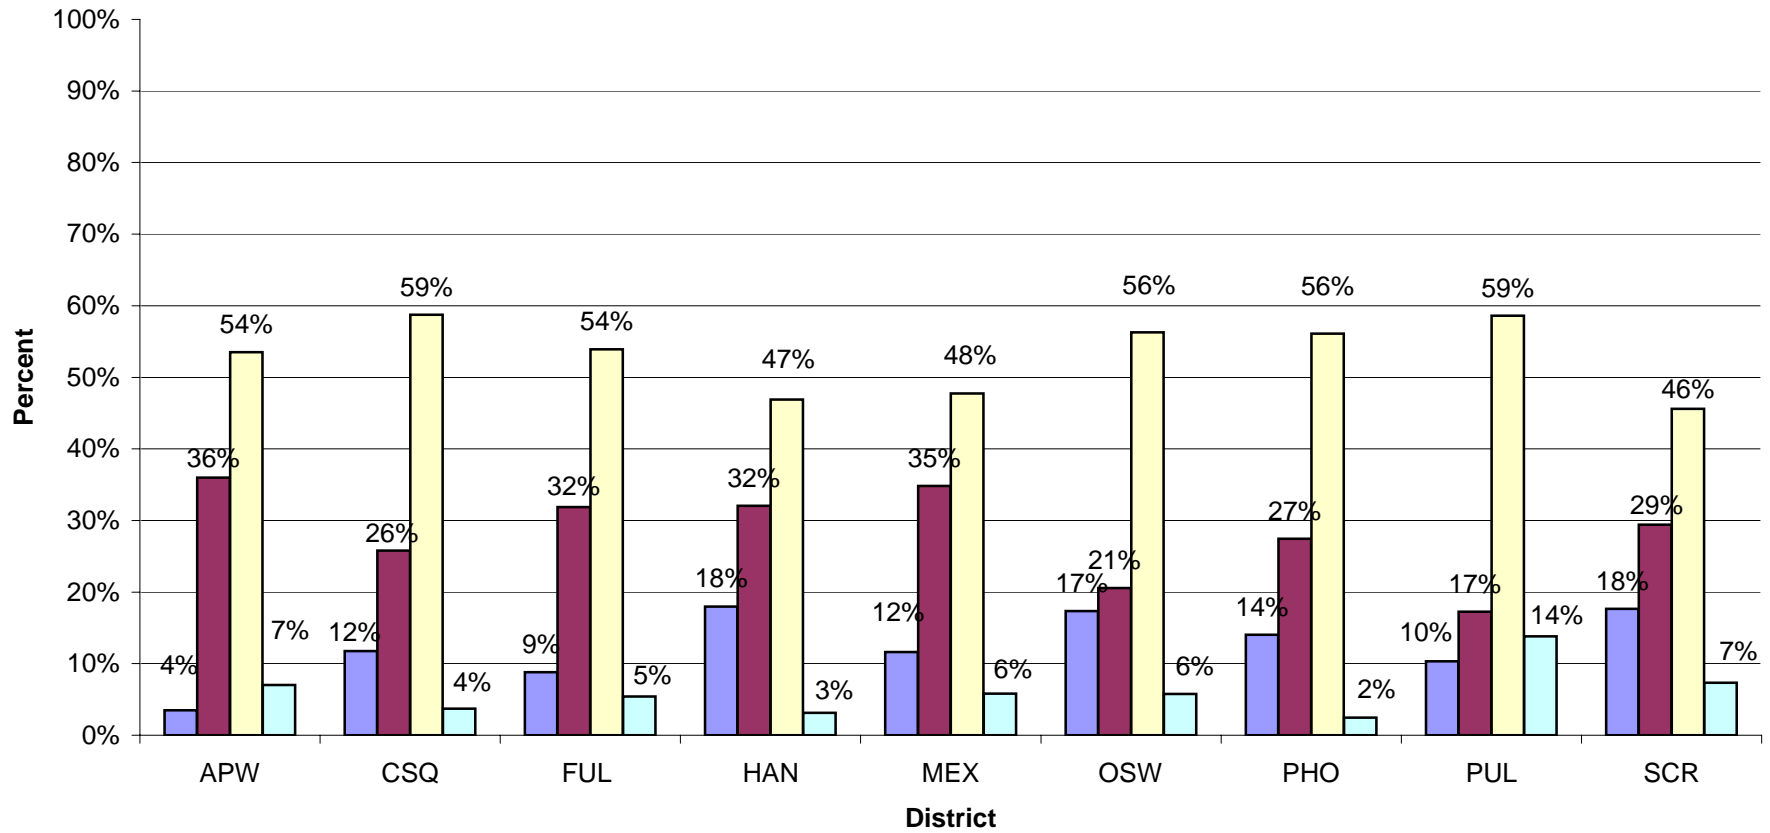

**2006 Grade 4
ELA Scores
Oswego County Districts**

■ %Level 1
■ %Level 2
■ %Level 3
■ %Level 4