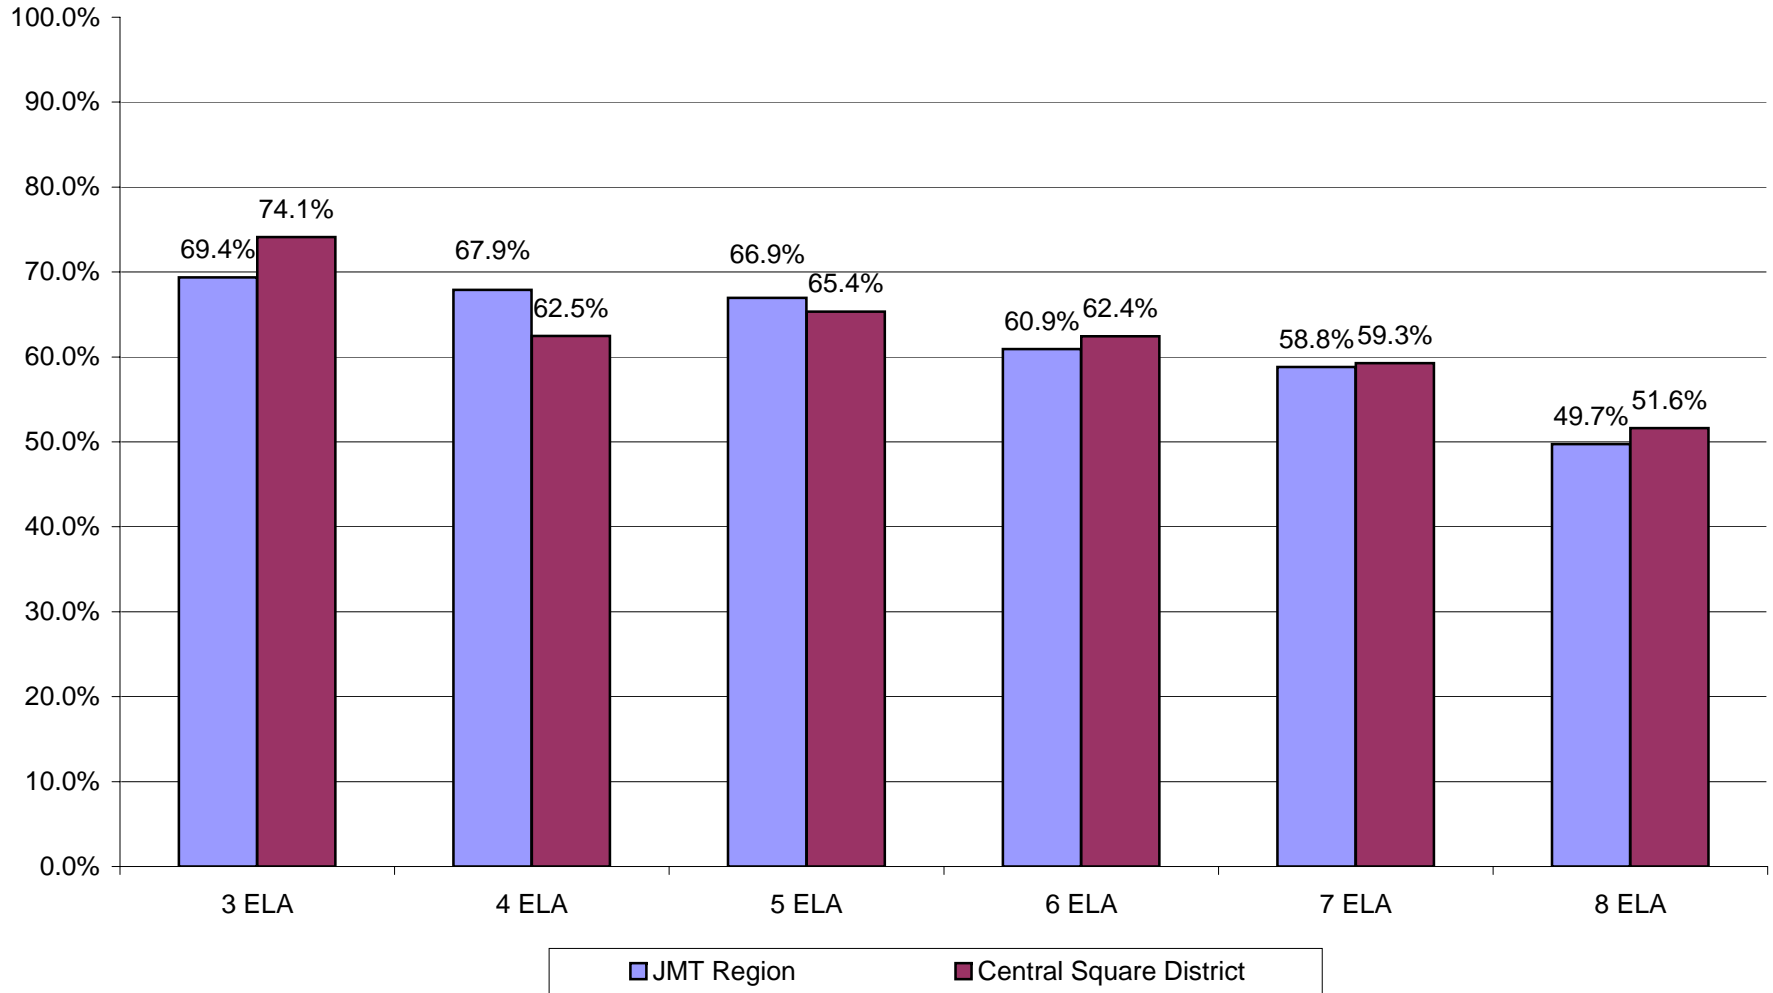

2006 Grades 3 - 8
Central Square District vs. NY State
Combined Level 3 & 4

Source: NYSED ELA
Data Presentation

Oswego County BOCES
RADI²CAL
2005-2006

**2006 Grades 3 - 8 ELA
Central Square District vs. JMT Region
Combined Level 3 & 4**