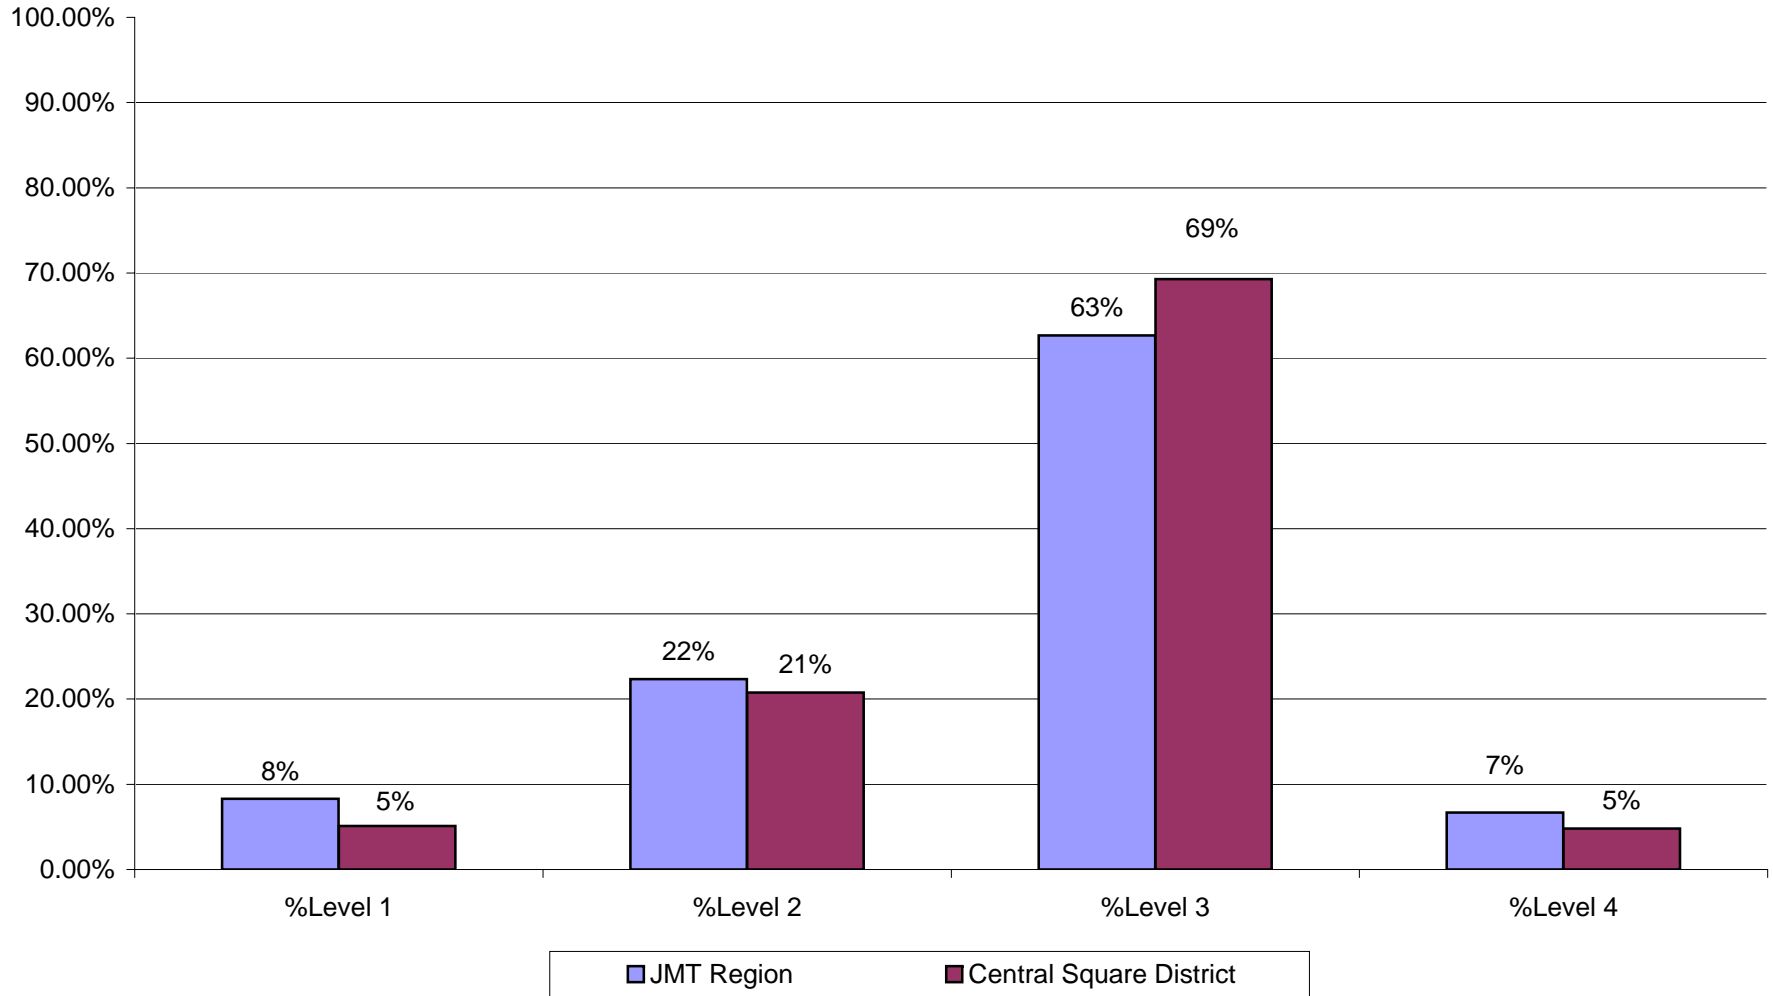

**2006 Grade 3 ELA Scores
Central Square District vs. JMT Region
(Cayuga, OCM, Oswego, TST BOCES)**