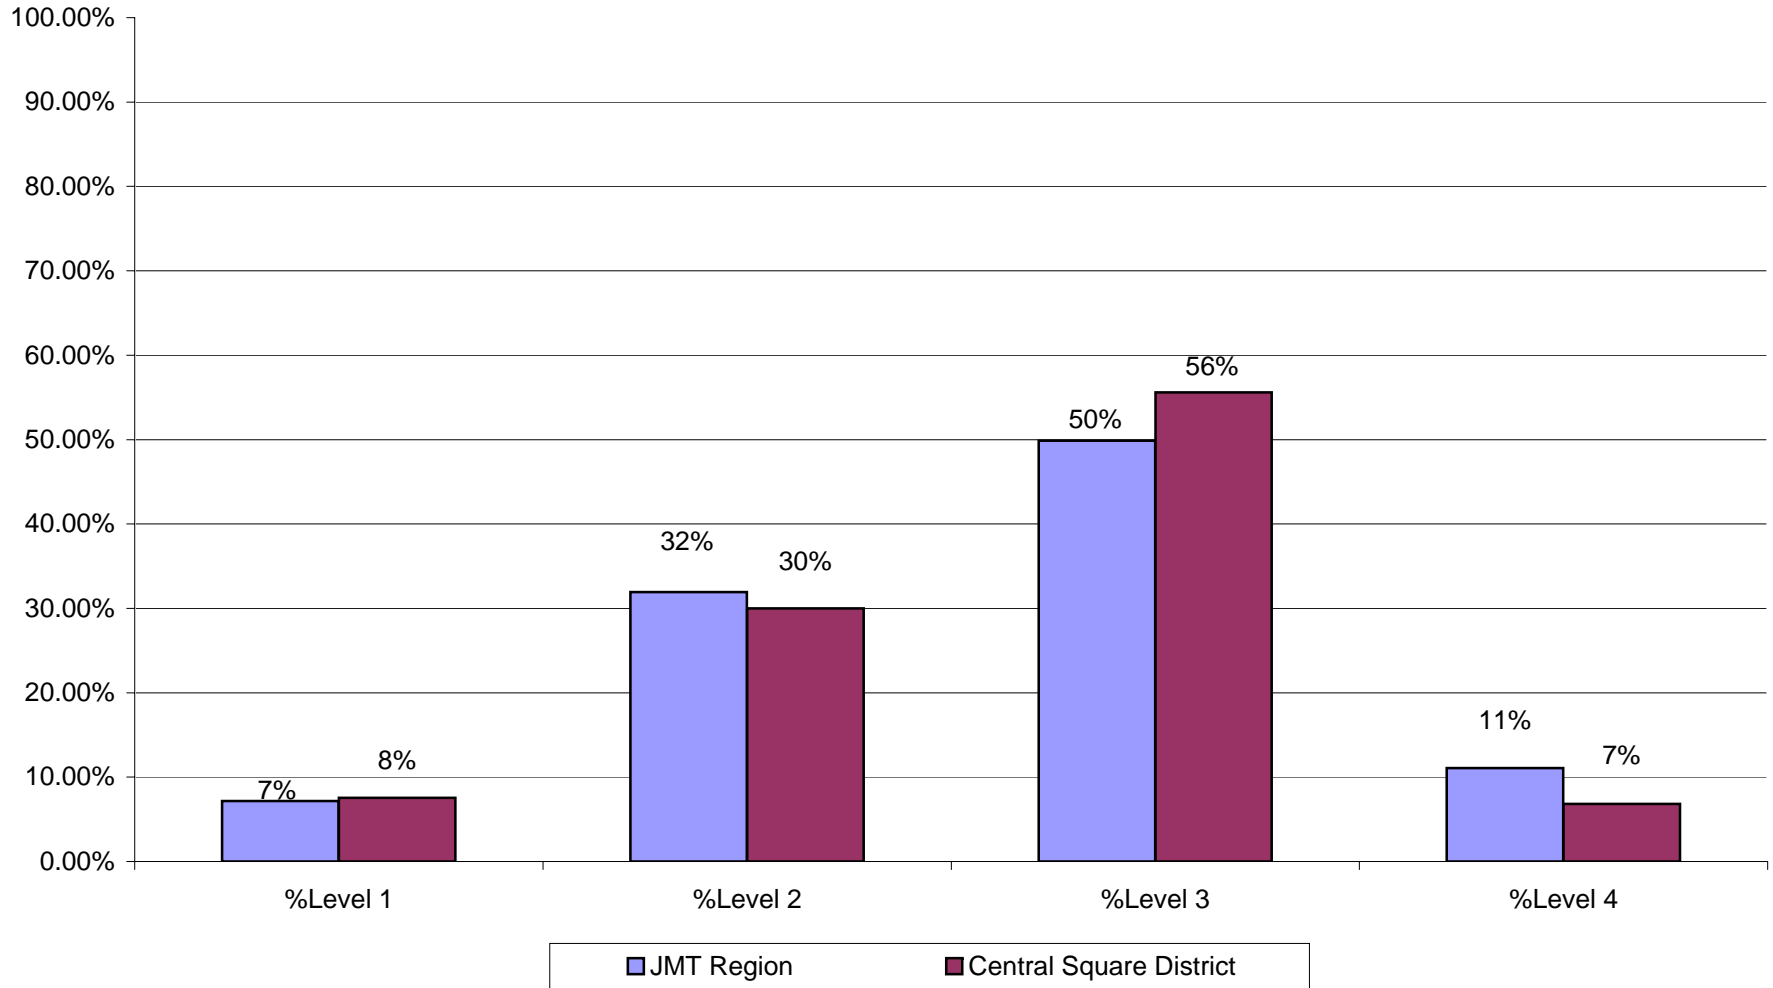

**2006 Grade 6 ELA Scores
Central Square District vs. JMT Region
(Cayuga, OCM, Oswego, TST BOCES)**