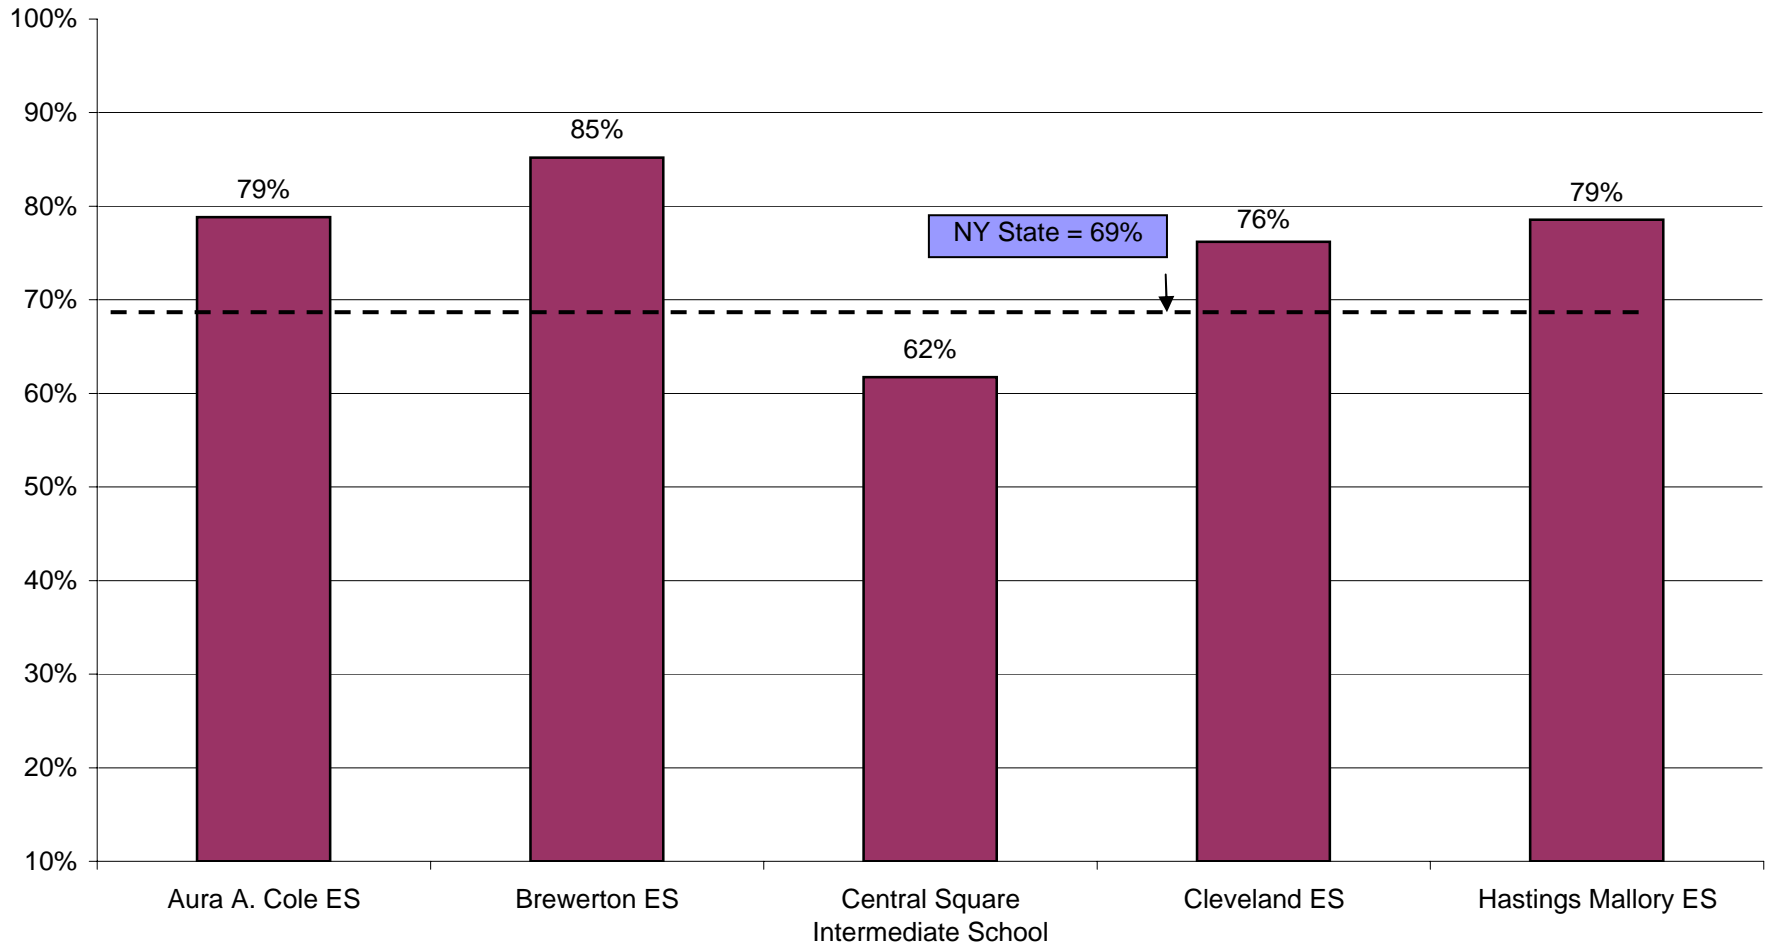

Oswego County Schools
2006 Grade 3
ELA Scores
Combined Level 3 & 4