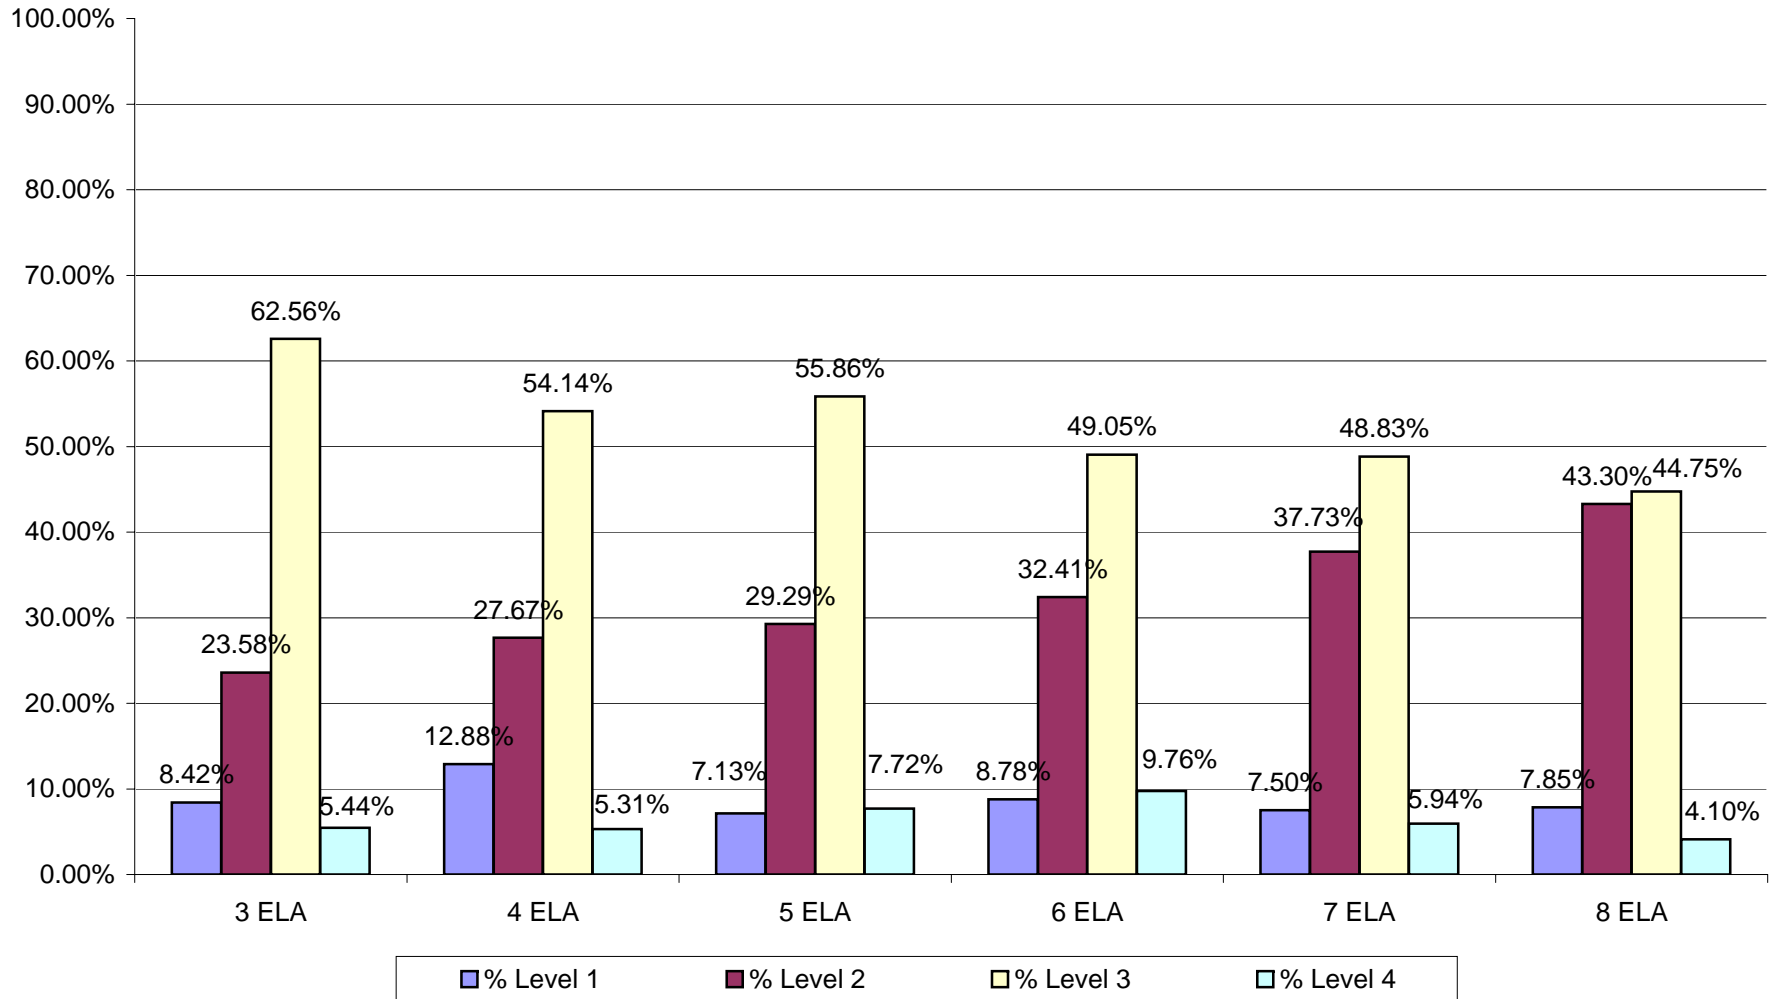

**2006 Grades 3 - 8 ELA
Oswego County
All Students**