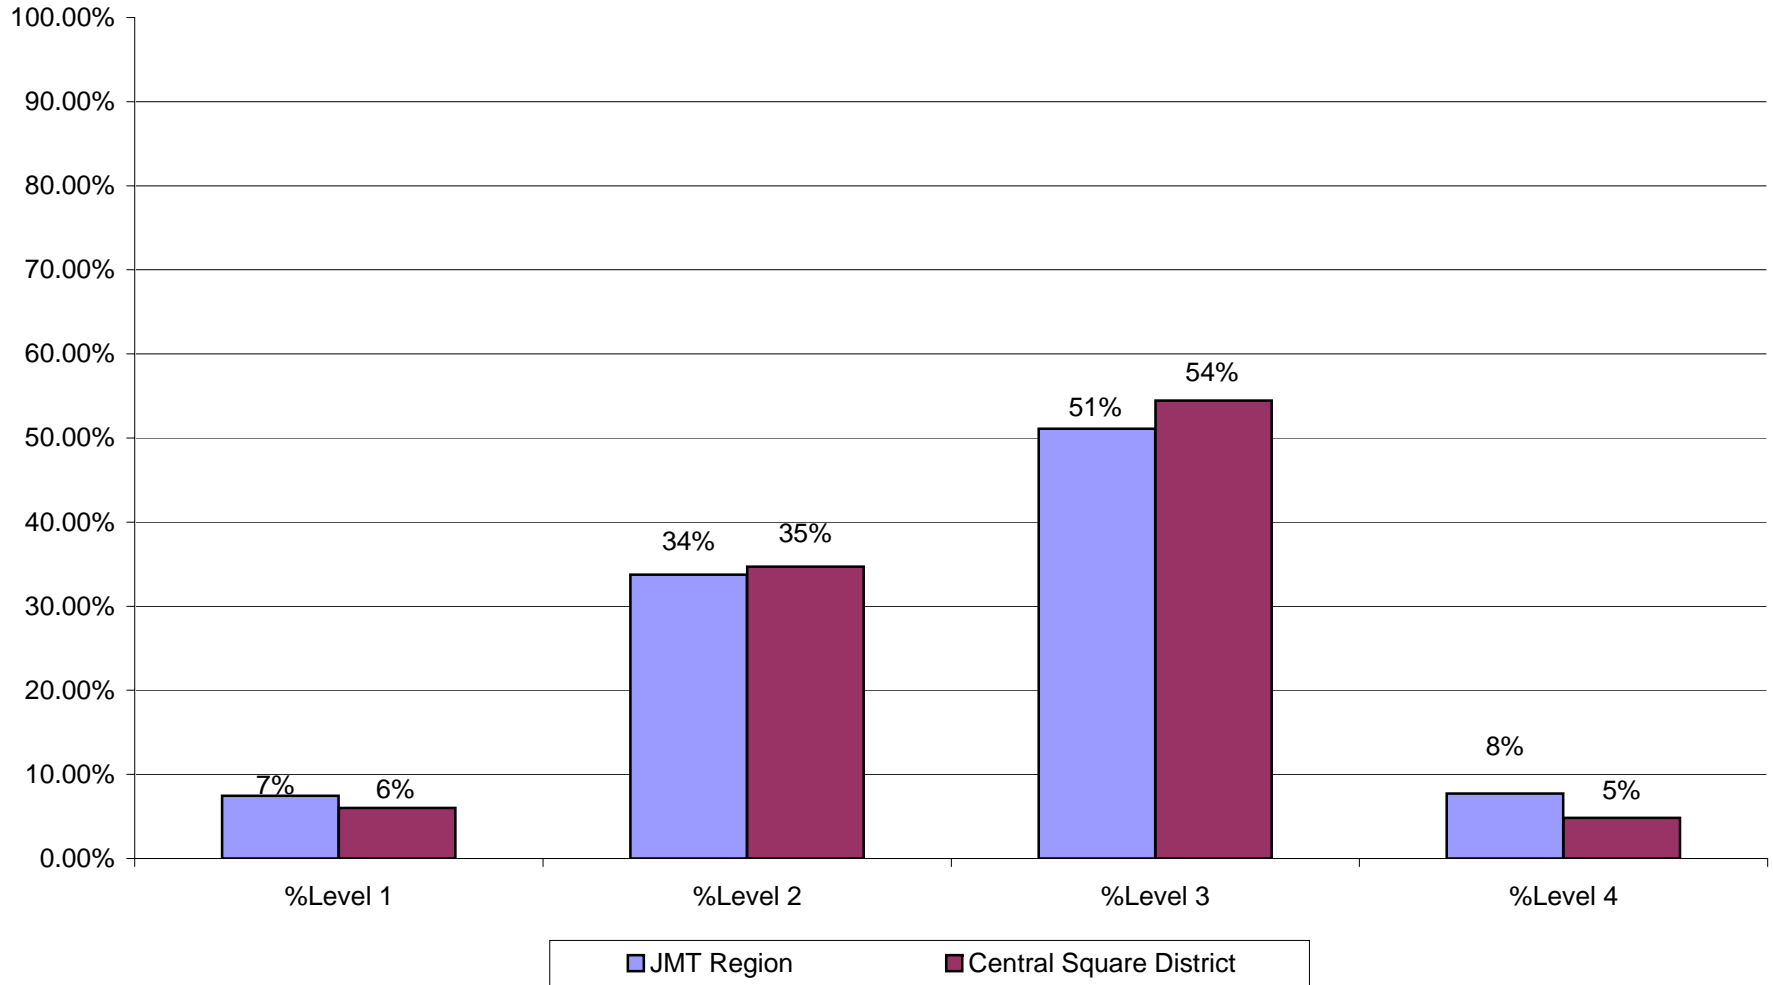

**2006 Grade 7 ELA Scores
Central Square District vs. JMT Region
(Cayuga, OCM, Oswego, TST BOCES)**