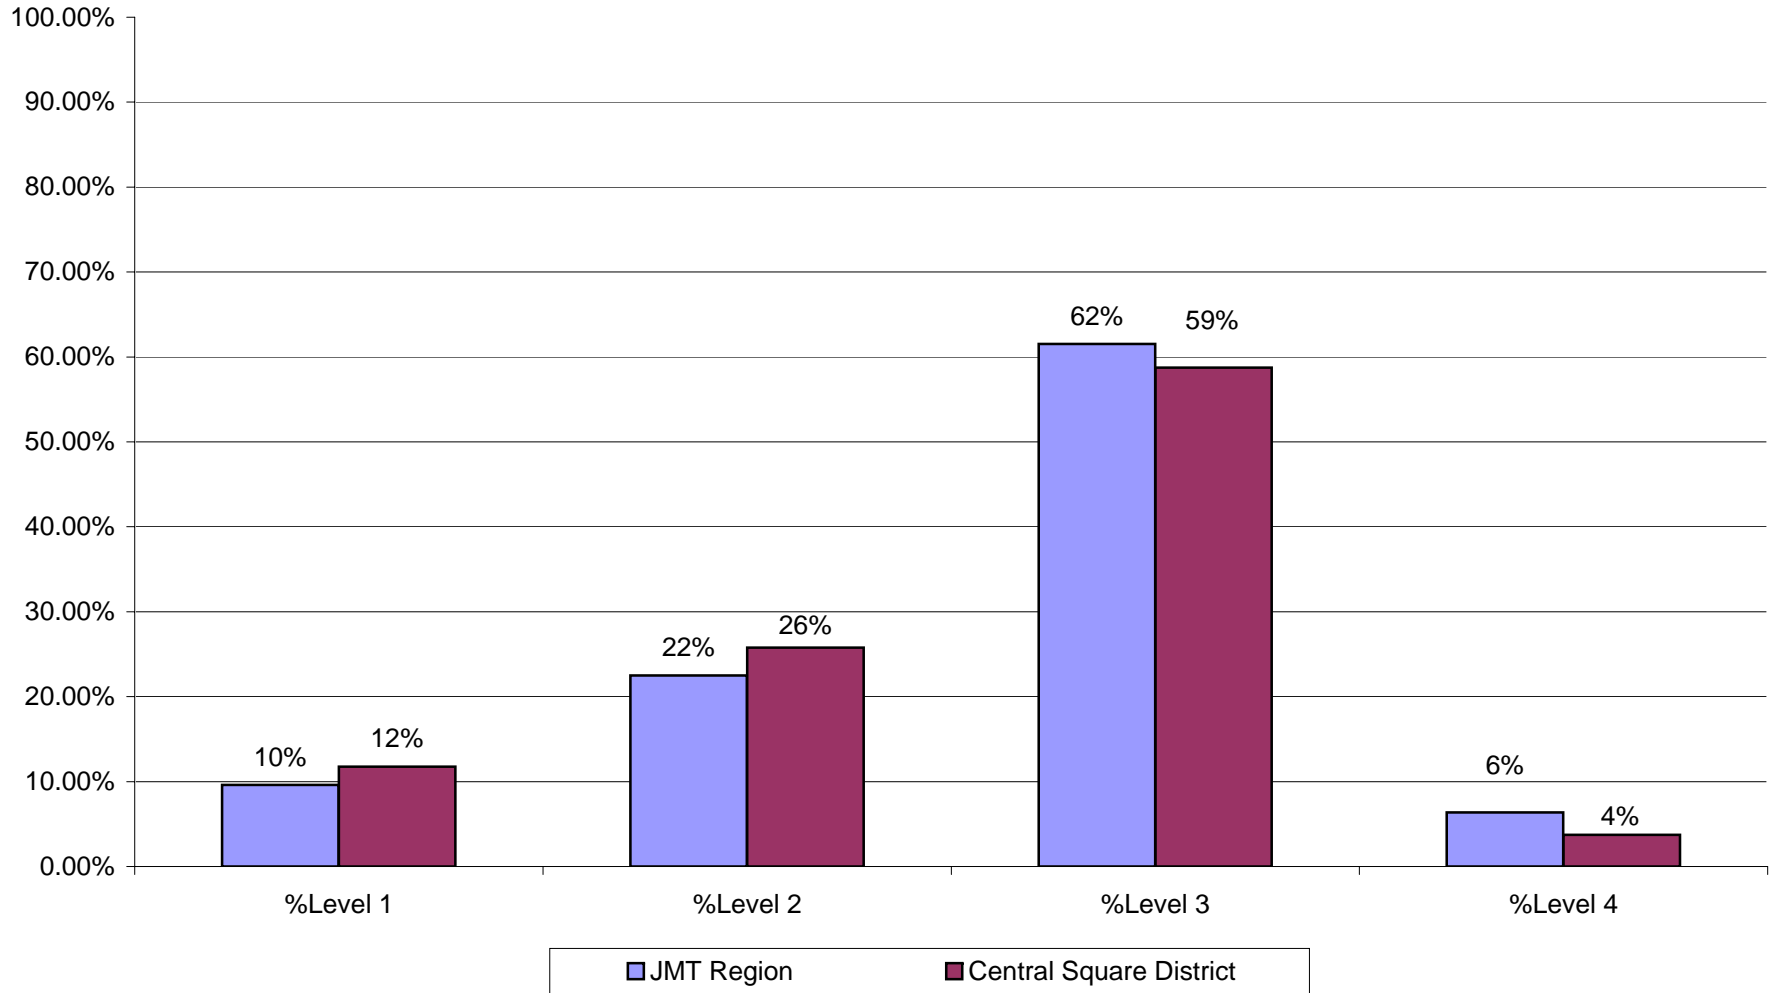

**2006 Grade 4 ELA Scores
Central Square District vs. JMT Region
(Cayuga, OCM, Oswego, TST BOCES)**