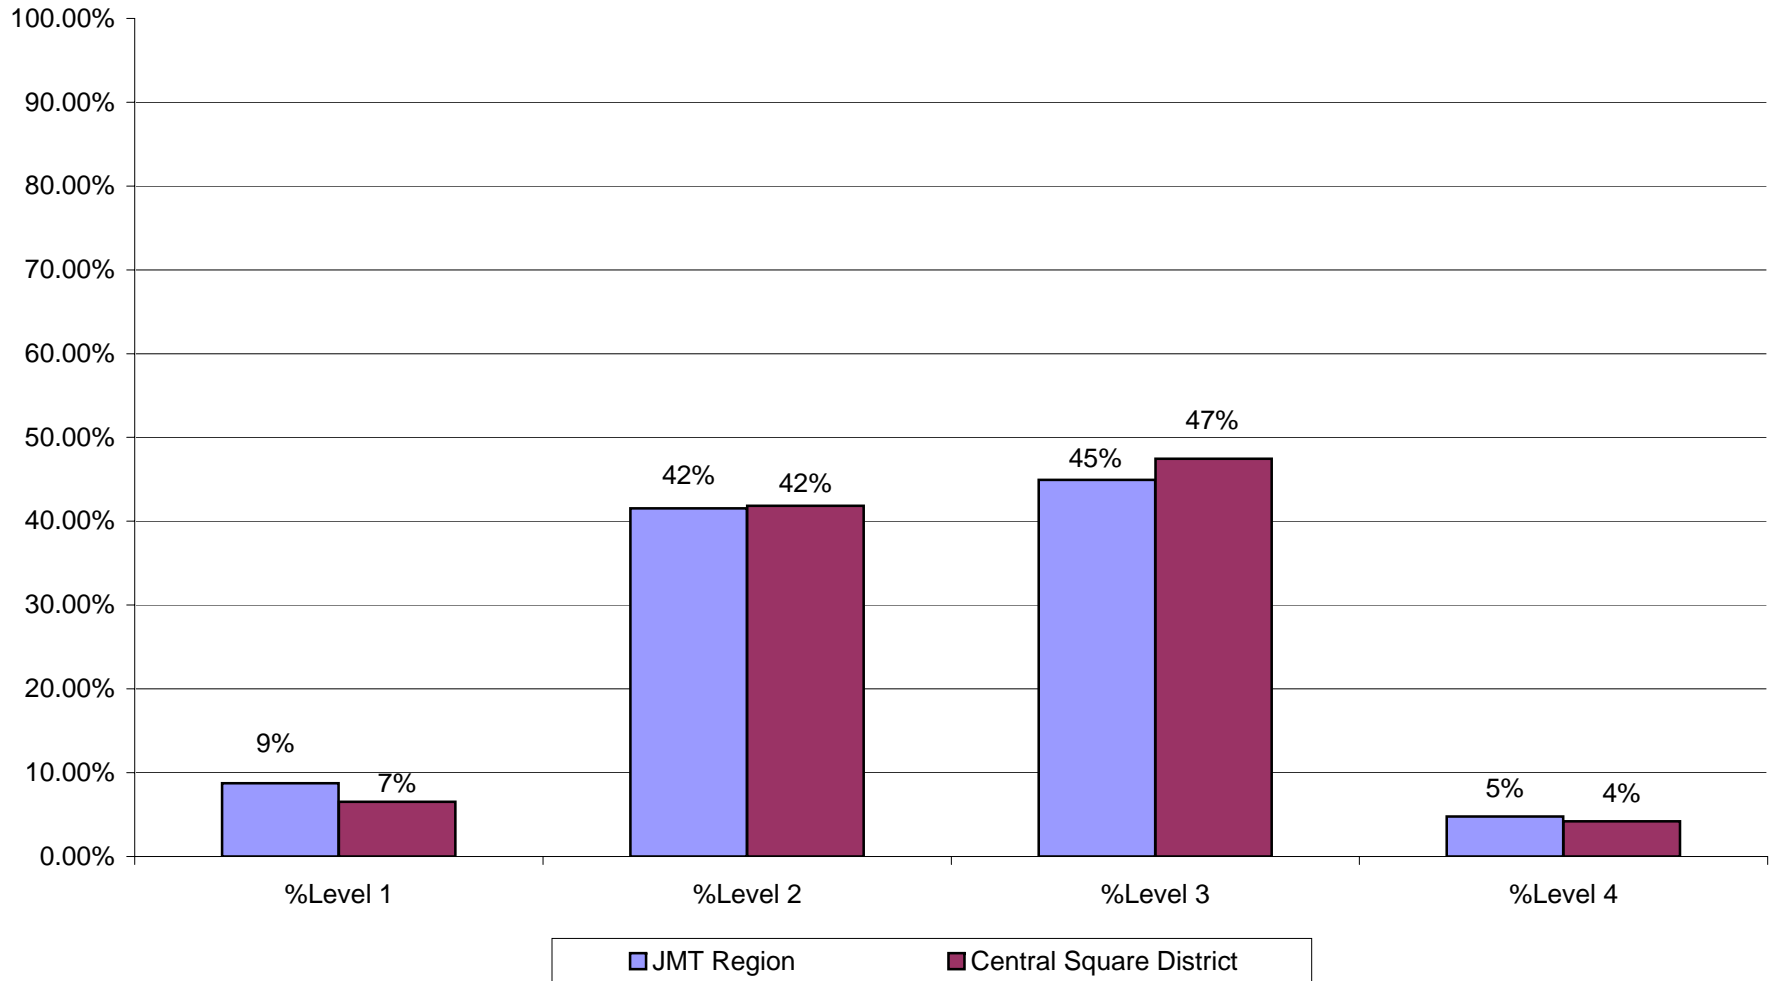

**2006 Grade 8 ELA Scores
Central Square District vs. JMT Region
(Cayuga, OCM, Oswego, TST BOCES)**