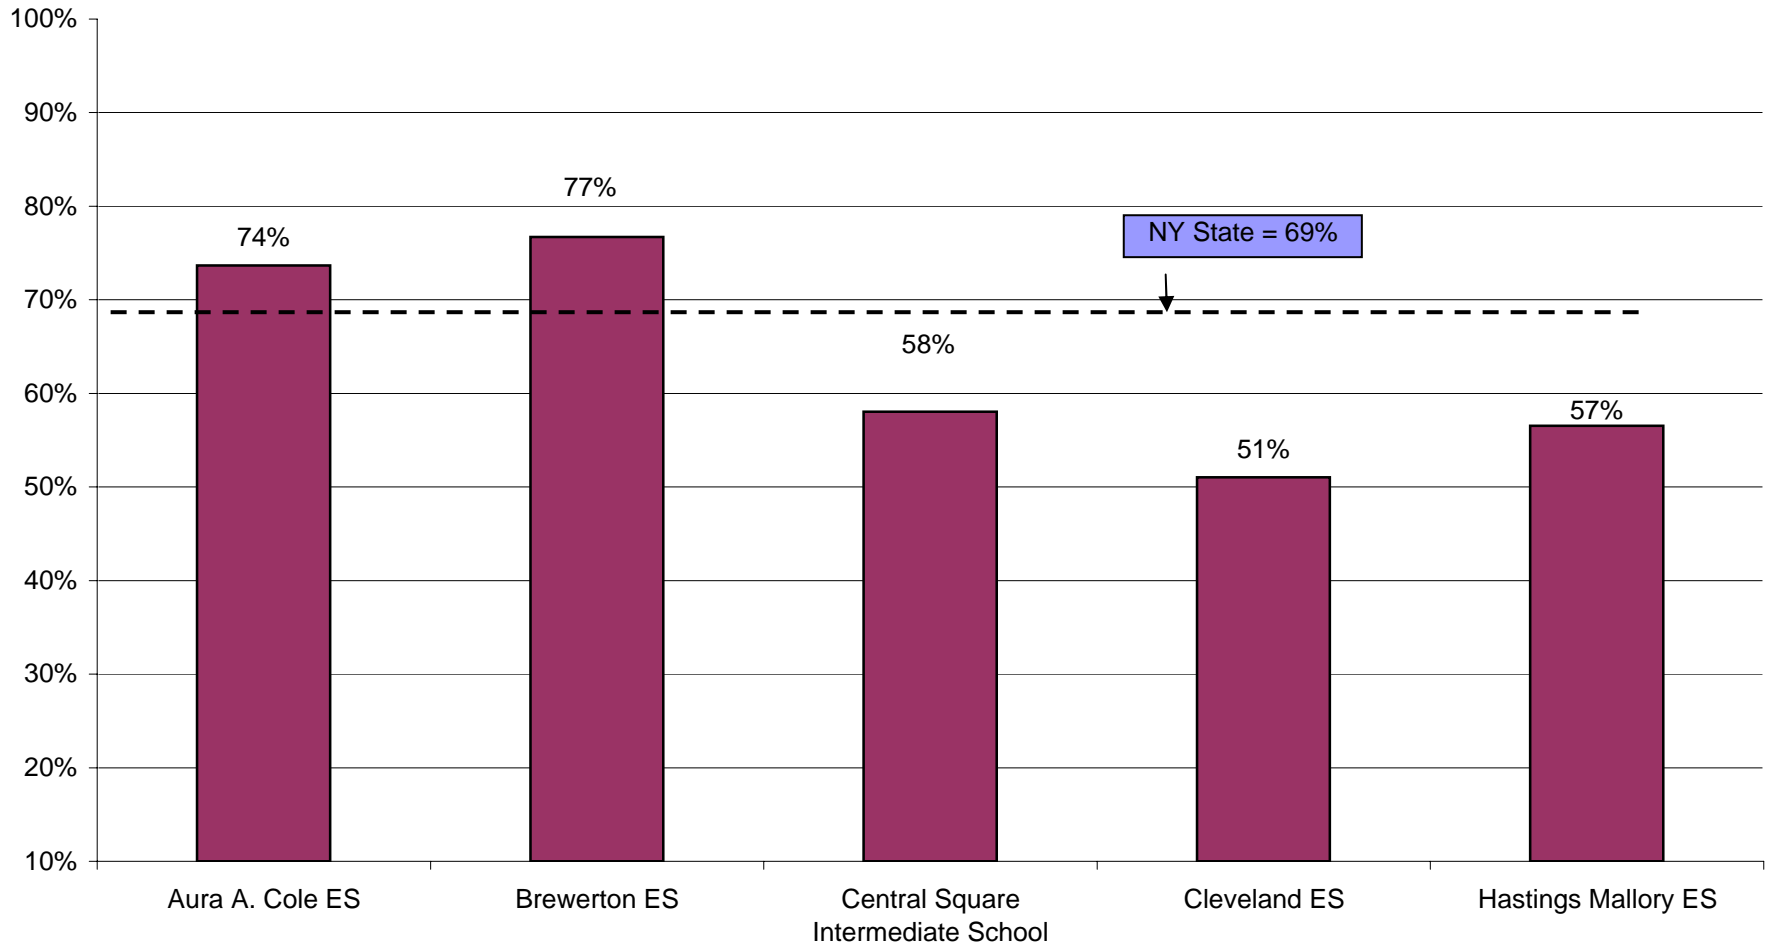

Oswego County Schools
2006 Grade 4
ELA Scores
Combined Level 3 & 4