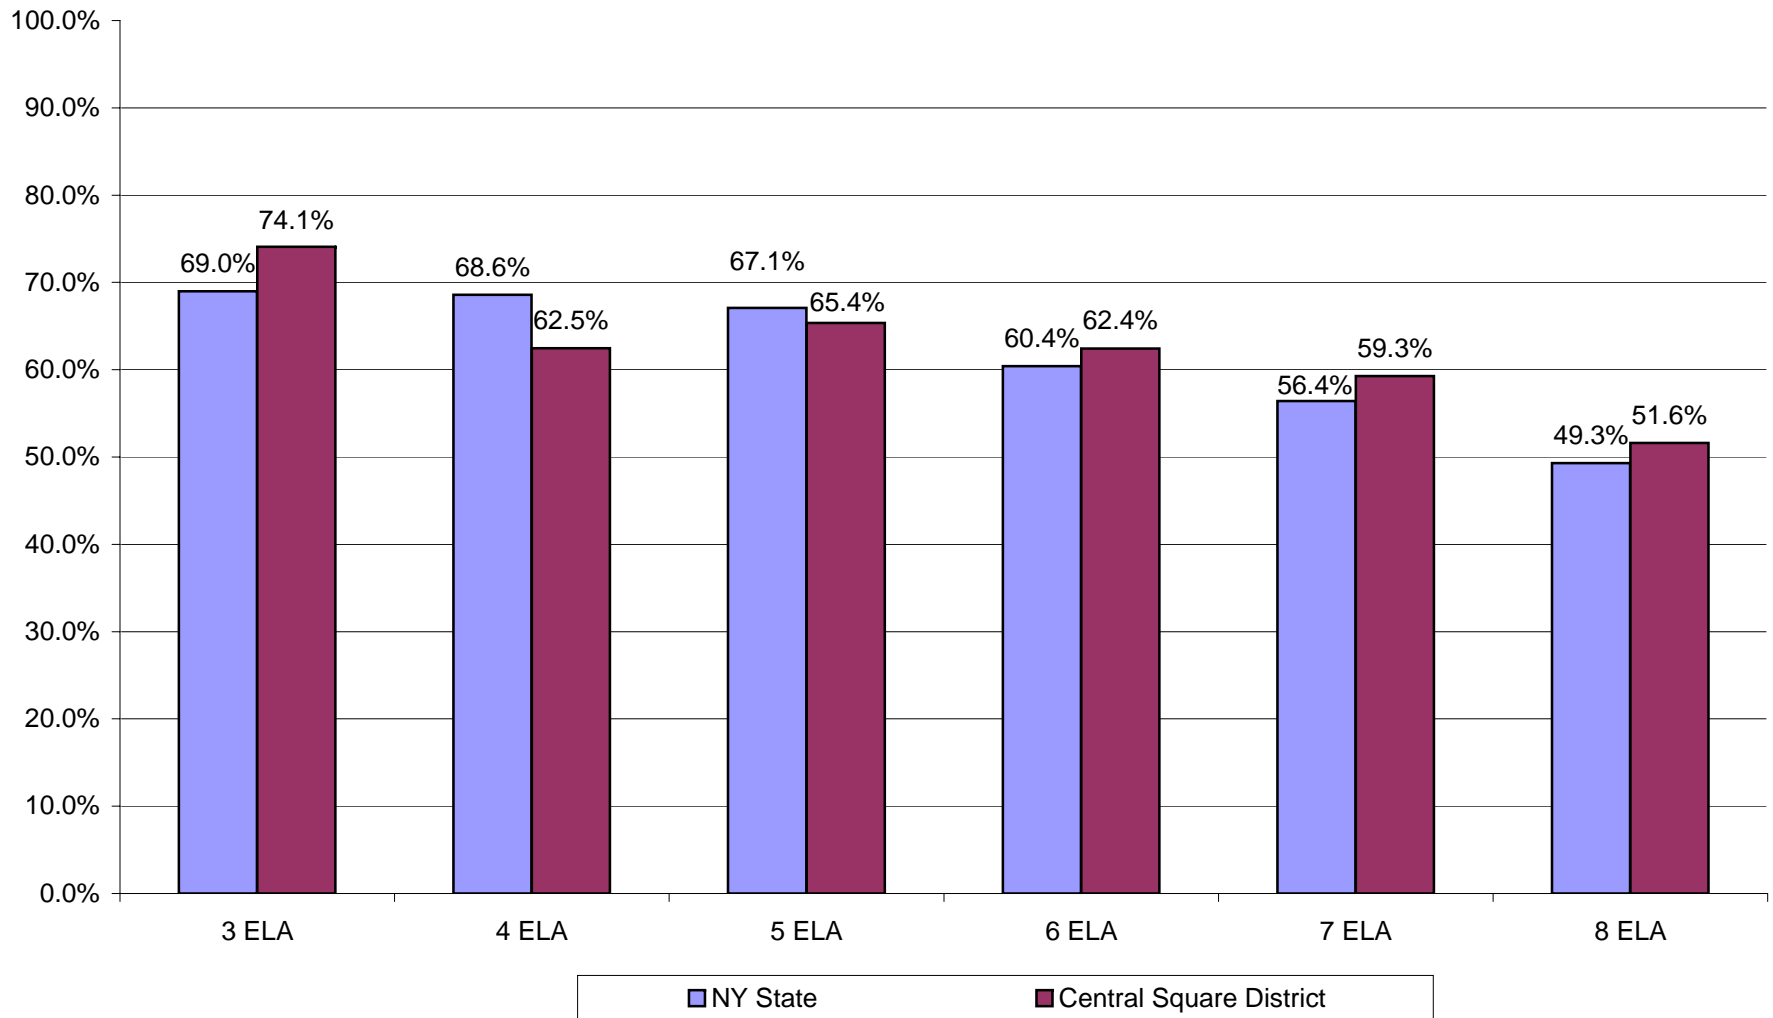

2006 Grades 3 - 8
Central Square District vs. NY State
Combined Level 3 & 4

Source: NYSED ELA
Data Presentation

Oswego County BOCES
RADI²CAL
2005-2006

**2006 Grades 3 - 8 ELA
Central Square District vs. JMT Region
Combined Level 3 & 4**