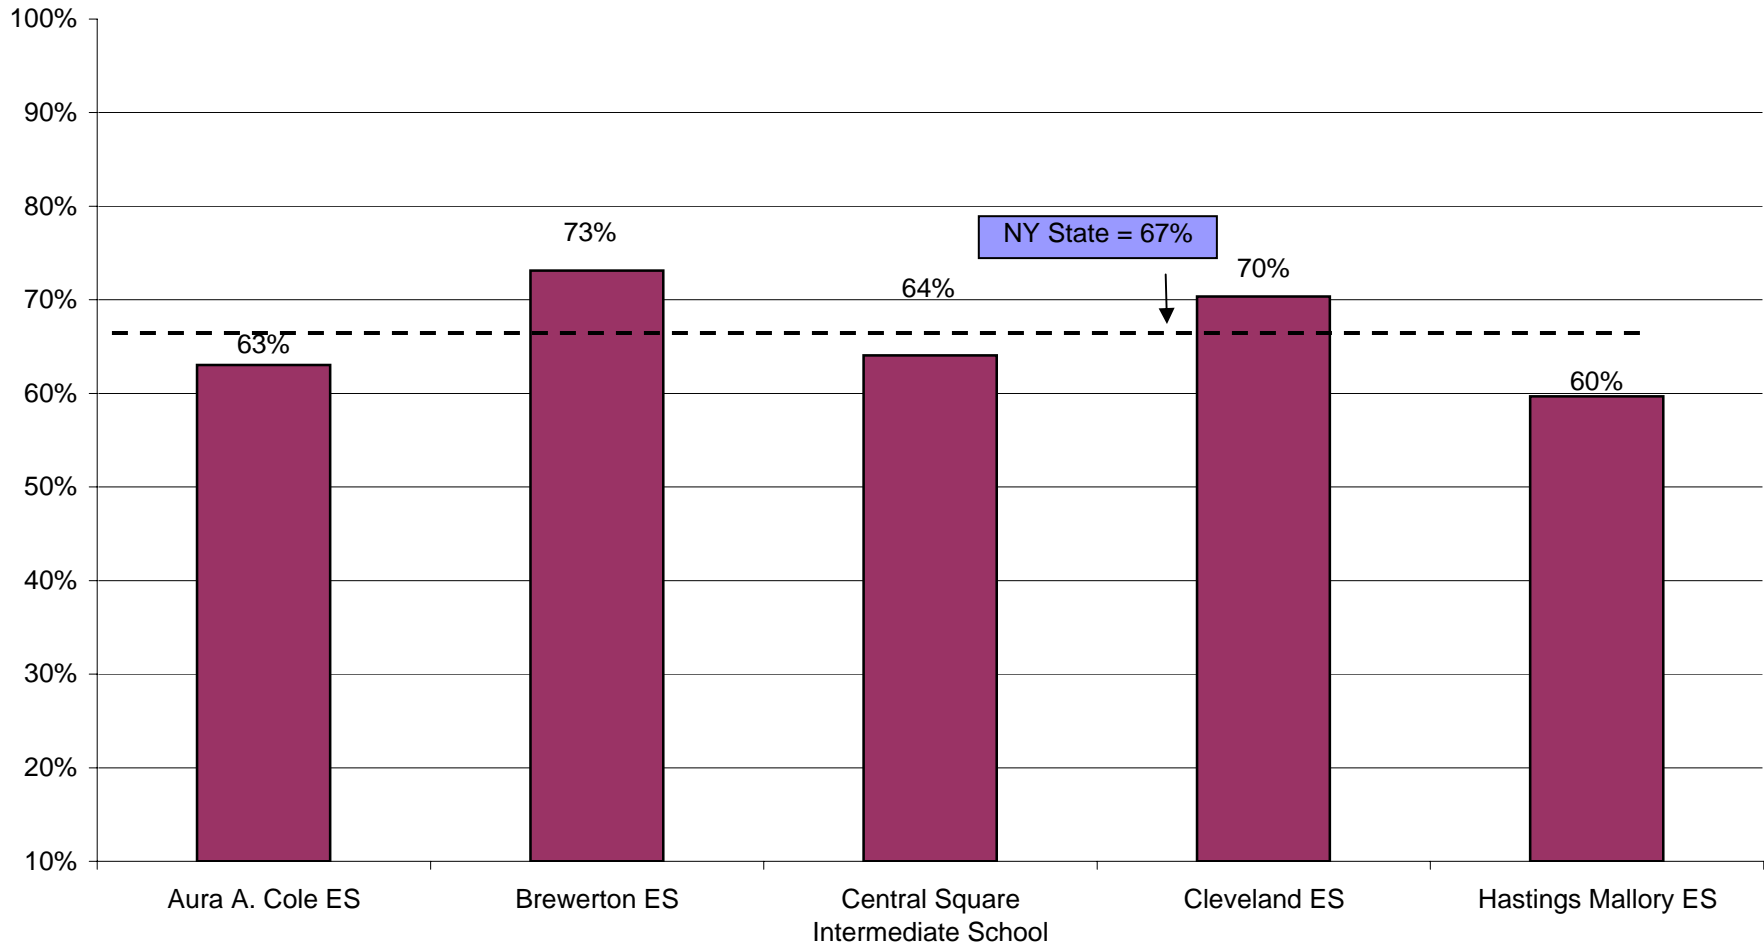

Oswego County Schools
2006 Grade 5
ELA Scores
Combined Level 3 & 4