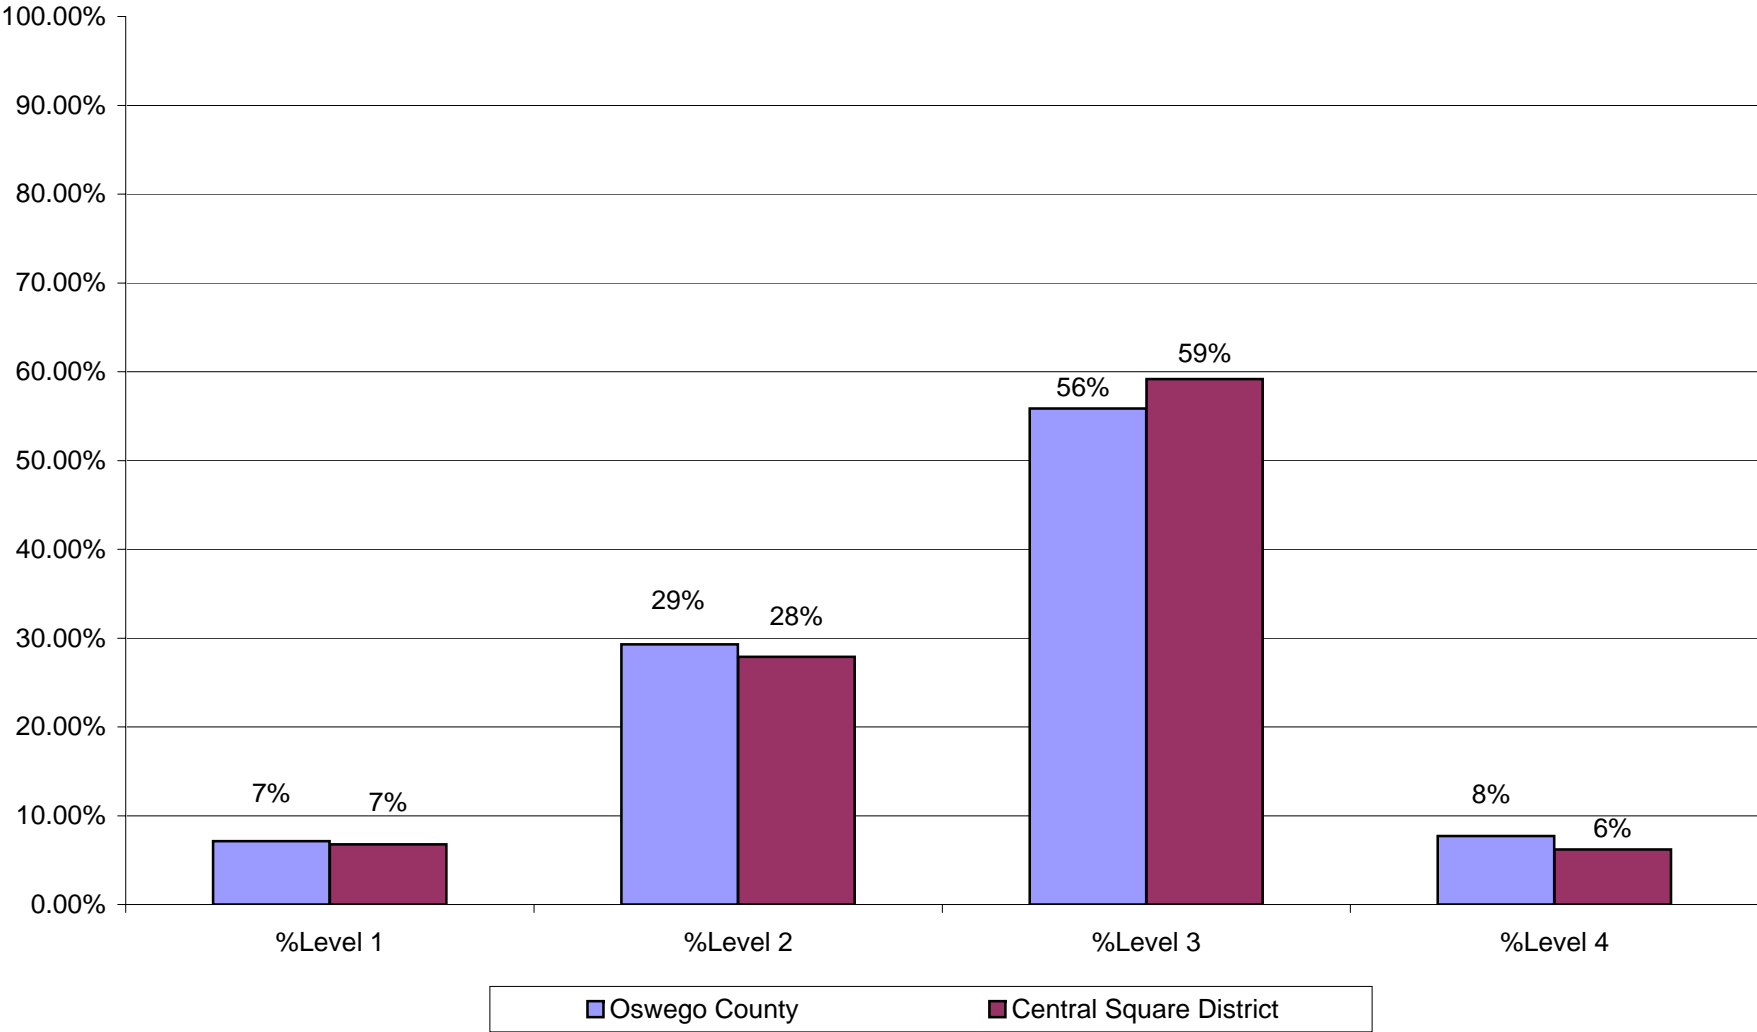

Source: NYSED ELA
Data Presentation

**2006 Grades 3 - 8 ELA
Oswego County
All Students**

2006 Grades 3 ELA Scores Central Square District vs. Oswego county

**2006 Grades 4 ELA Scores
Central Square District vs. Oswego County**

Source: NYSED ELA
Data Presentation

2006 Grades 5 ELA Scores Central Square District vs. Oswego County

Source: NYSED ELA
Data Presentation

**2006 Grades 6 ELA Scores
Central Square District vs. Oswego County**