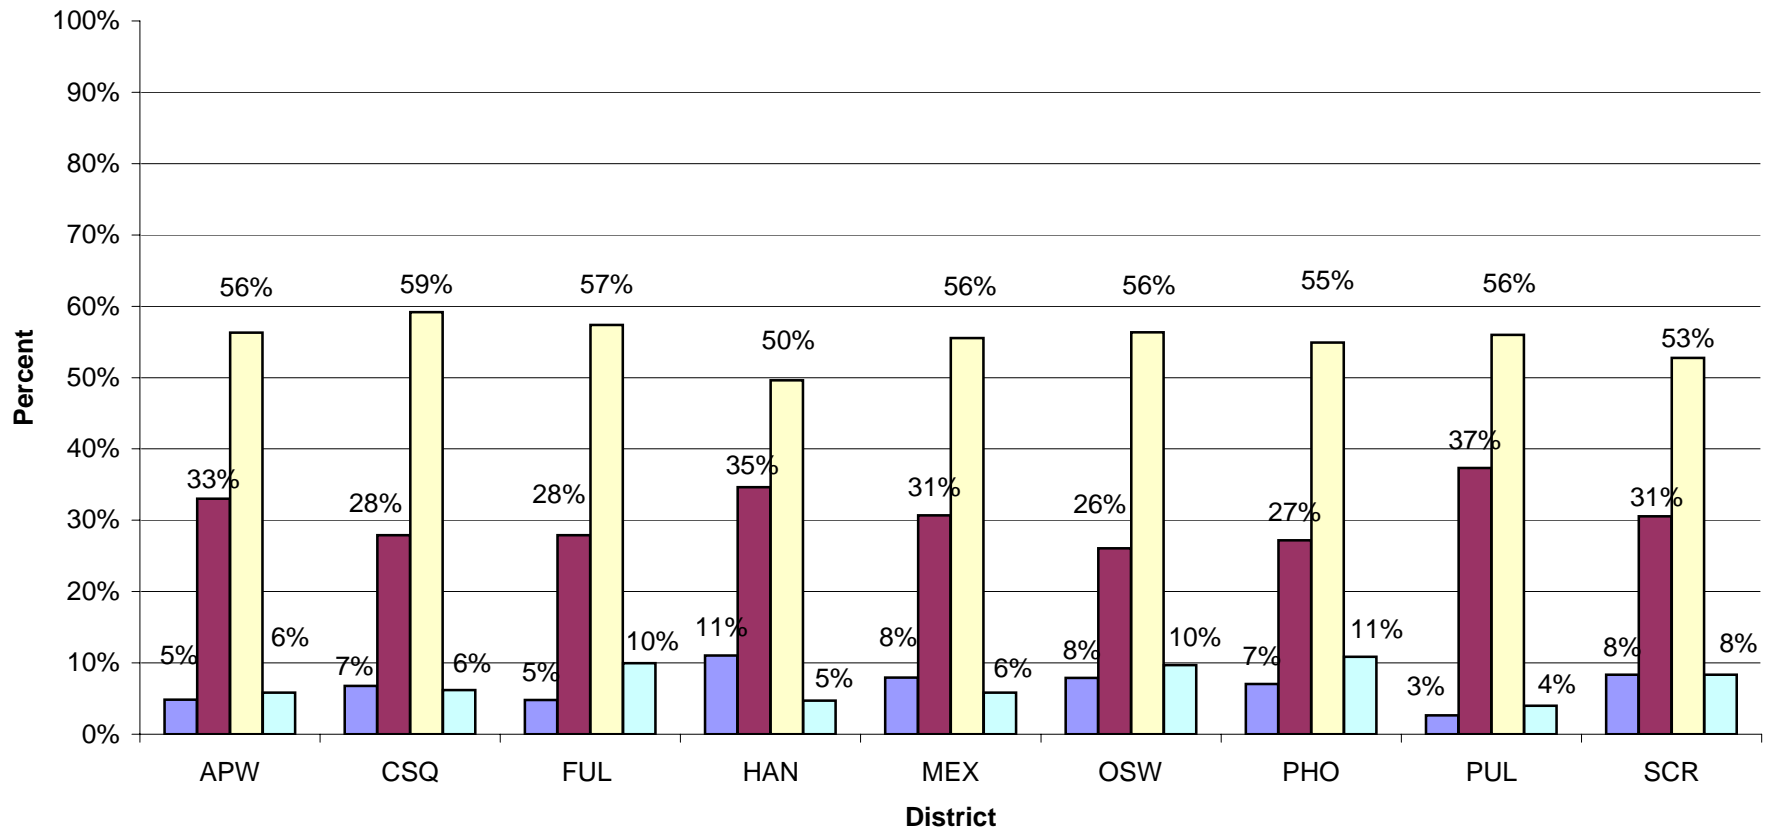

2006 Grade 5 ELA Scores Oswego County Districts

■ %Level 1
■ %Level 2
■ %Level 3
■ %Level 4