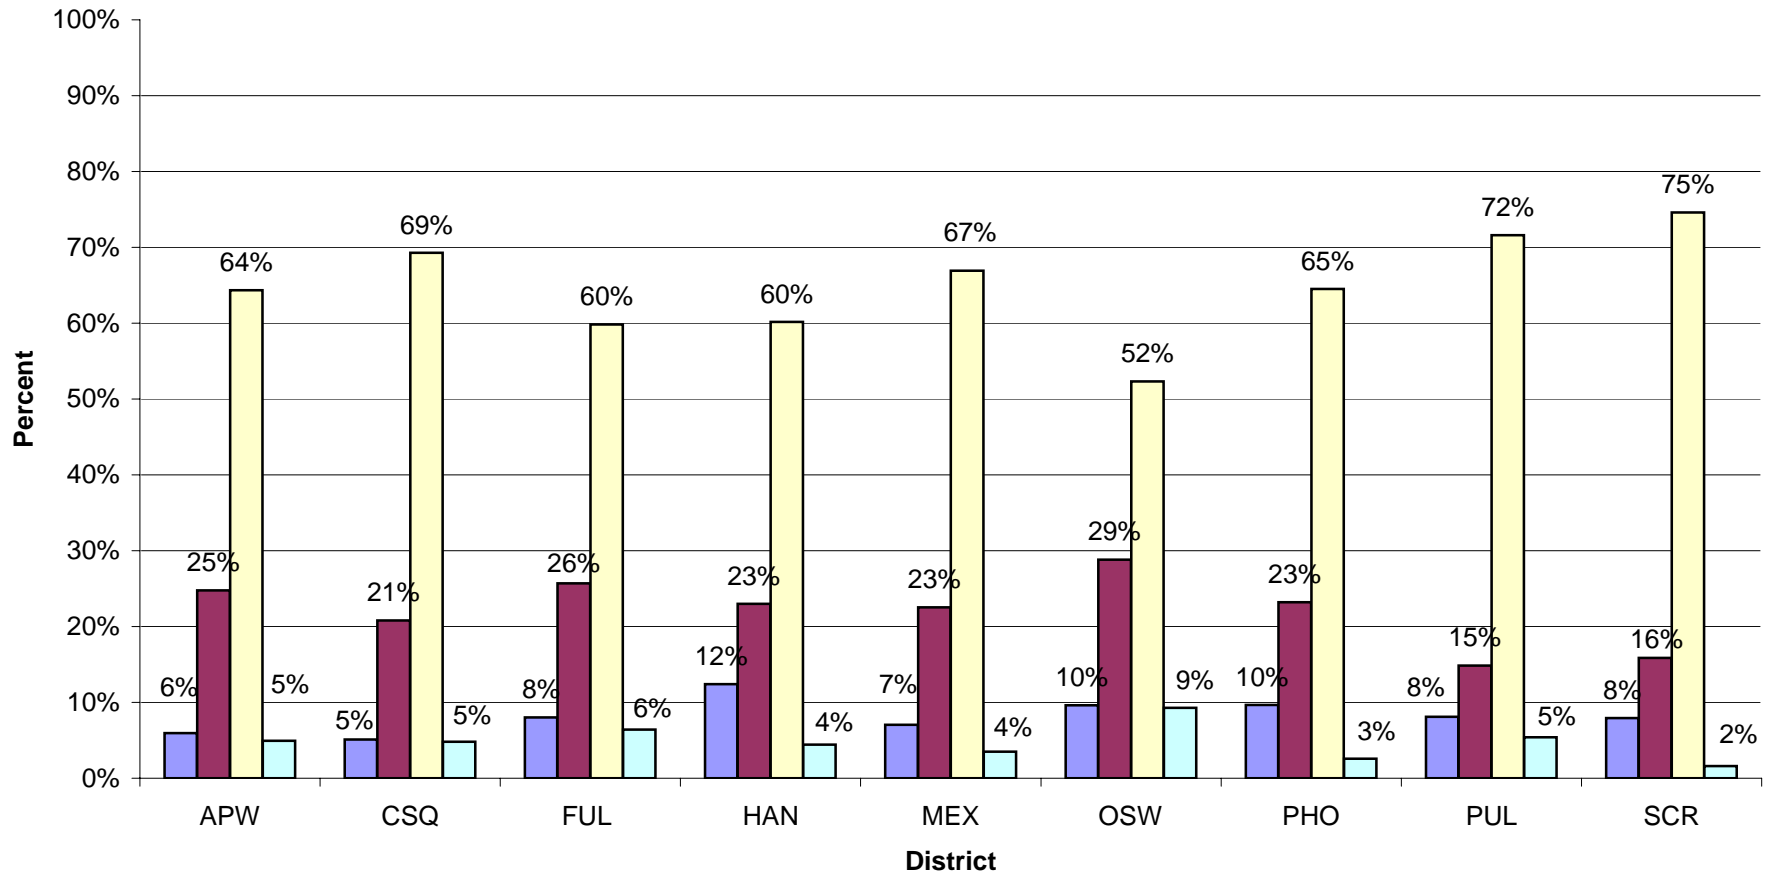

**2006 Grade 3
ELA Scores
Oswego County Districts**

■ %Level 1 ■ %Level 2 ■ %Level 3 ■ %Level 4