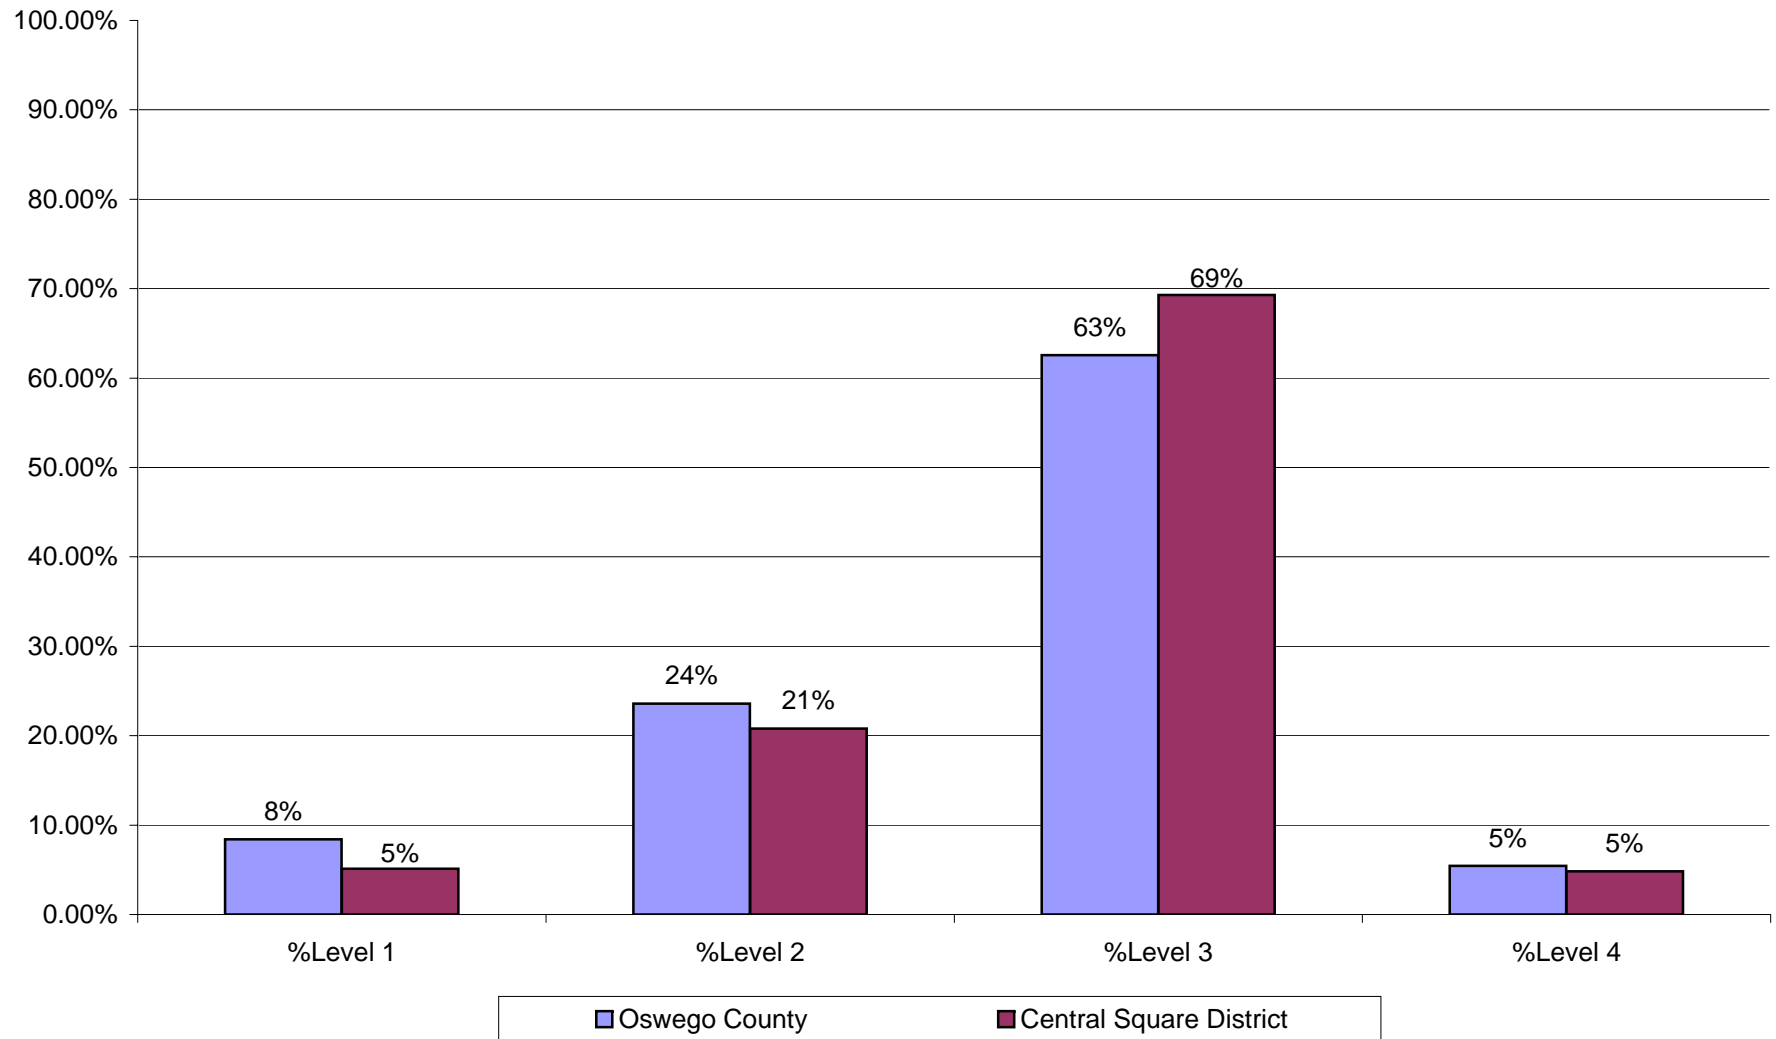

2006 Grades 3 ELA Scores Central Square District vs. Oswego county