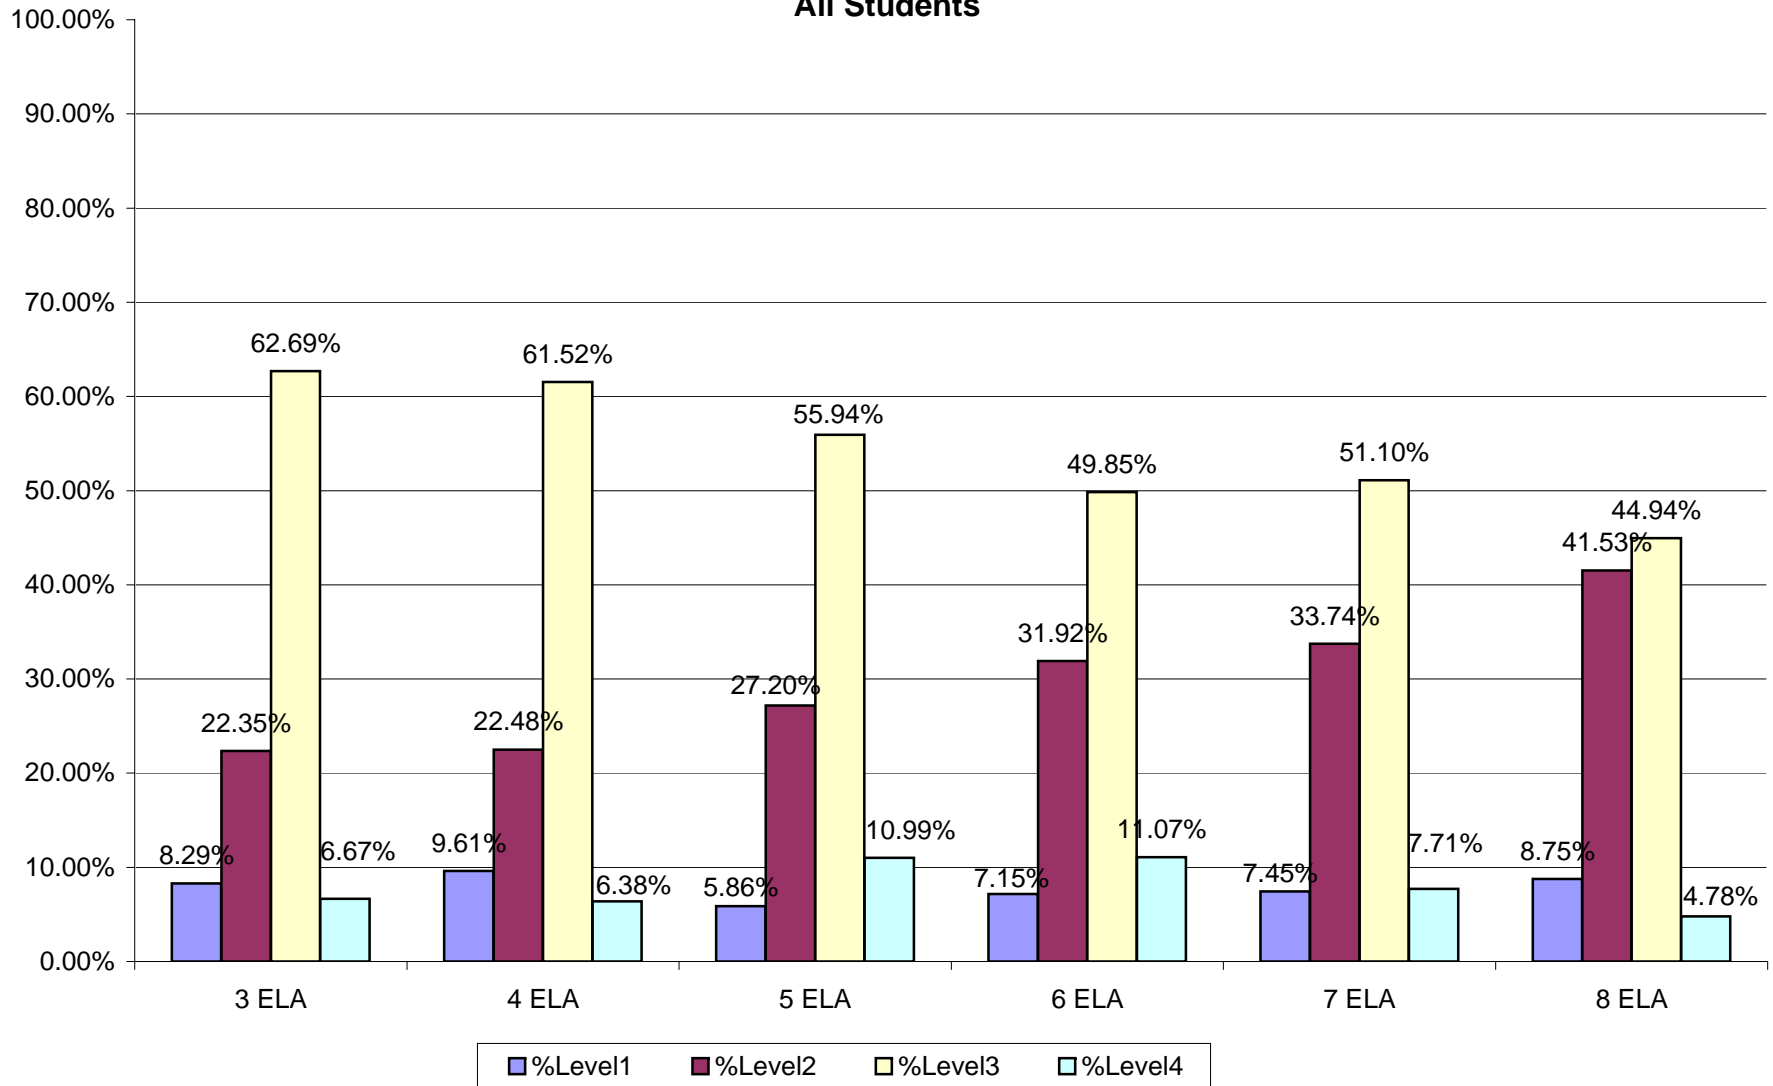

**2006 Grades 3-8 ELA
JMT Region
All Students**